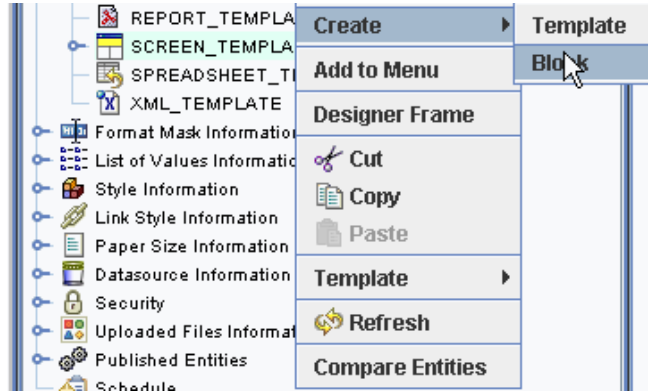

# Menu

Source: Google images

POP-UP MENU

CASCADING MENU

Source: Google images

## Few different types of menus:

Pop-up menu

Graphical drop-down menu

Cascading menu

Pull-down menu

Moving bar menu

Tear-off menu

# DROP- DOWN LISTS

- In their simplest form, dropdown lists contain four main parts: a **container box**, a **downward-facing arrow button**, a **list of items**, and a **label**.
- Users can click on the down-arrow to display a list of mutually-exclusive items from which they can select only one.
- With dropdown lists, the selected option or default value remains visible in the container box, while the other list items appear only after clicking on the down-arrow.