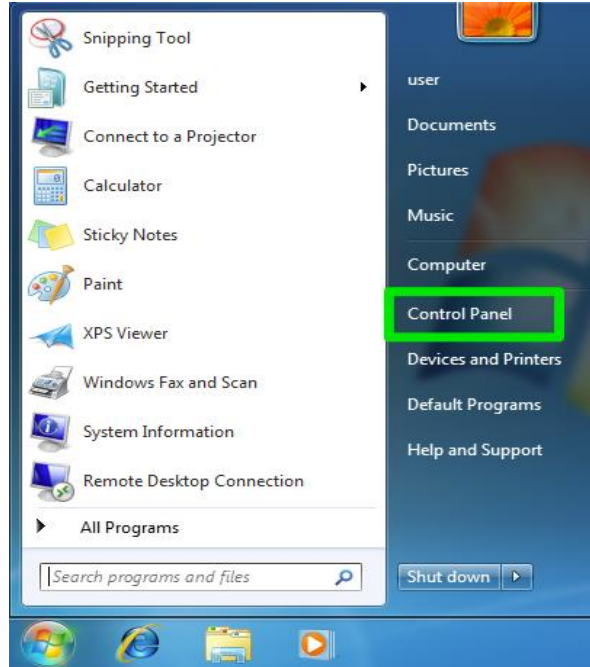

Menu

Source: Google images