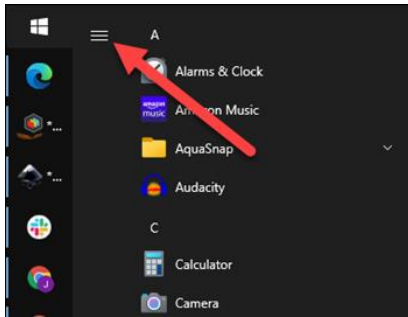

BUTTONS

- A button is an interactive element that enables to get the expected interactive feedback from the system following a particular command.
- Basically, a button is a control that allows a user to directly communicate with the digital product and send the necessary commands to achieve a particular goal.