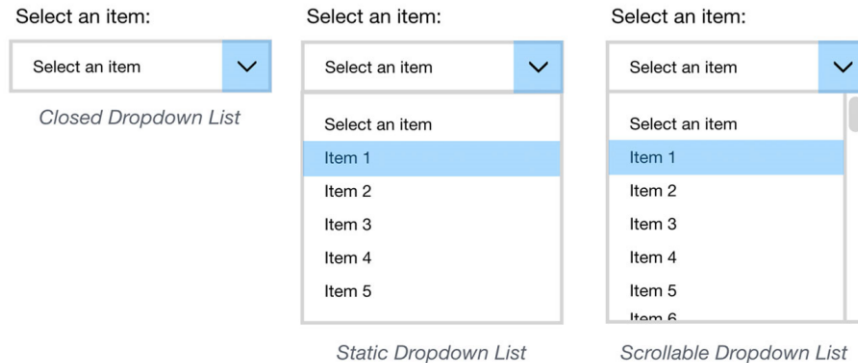

# Menu

Source: Google images

POP-UP MENU

CASCADING MENU

Source: Google images

## Few different types of menus:

Pop-up menu

Graphical drop-down menu

Cascading menu

Pull-down menu

Moving bar menu

Tear-off menu

# DROP- DOWN LISTS

- In their simplest form, dropdown lists contain four main parts: a **container box**, a **downward-facing arrow button**, a **list of items**, and a **label**.
- Users can click on the down-arrow to display a list of mutually-exclusive items from which they can select only one.
- With dropdown lists, the selected option or default value remains visible in the container box, while the other list items appear only after clicking on the down-arrow.