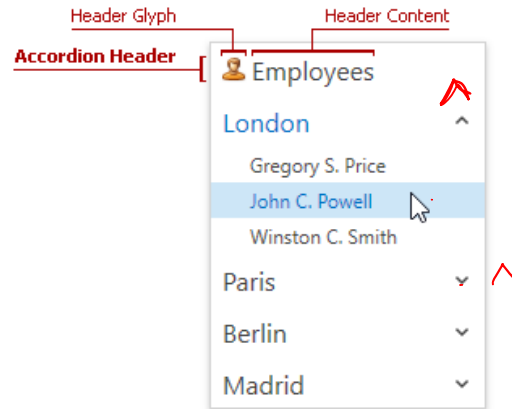

ACCORDION

An accordion is a menu composed of vertically stacked headers that reveal more details when triggered (often by a mouse click).

ACCORDION UI

Headers: They contain section titles. These are meant to be brief but descriptive enough to indicate what the reader can expect to learn more about by clicking.