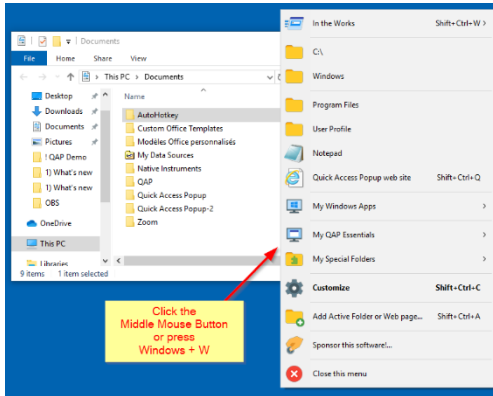

# Components of User Interfaces

- Button
  - Menus
  - Icons
  - Progress Indicators
  - Accordions
  - Navigation Bars
  - Tabs
  - Radio Buttons
  - Check Boxes
  - Modals
  - Text Fields
  - Date Pickers
- and more

# Menu

Source: Google images

POP-UP MENU

CASCADING MENU

Source: Google images