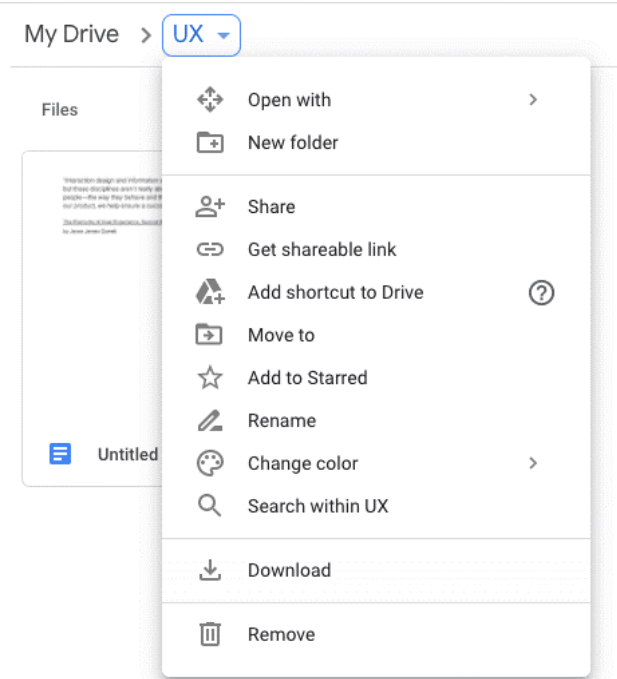

Menu

Source: Google images