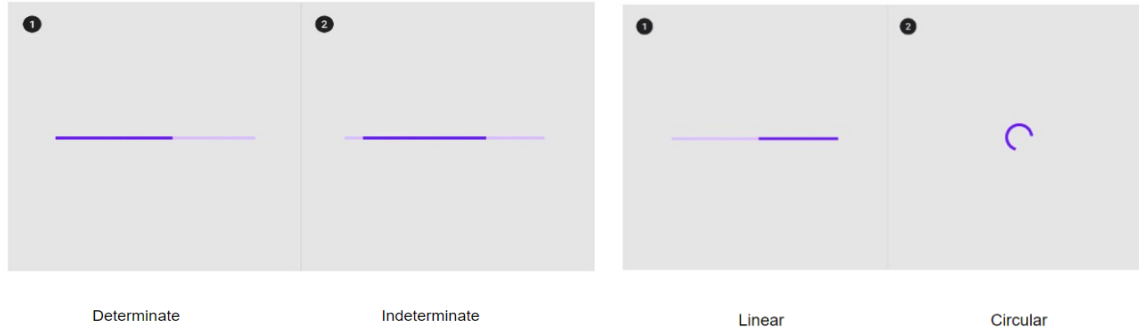

## 2. Emphasize the Primary Conversion

# Icons

Small graphical representation of a program, feature, or file.

An icon can resonate with a real-life object like a lock to denote that it will unlock and lock the particular feature of an application

# PROGRESS INDICATORS AND METERS

A progress indicator is a way of informing the user of the system status and provide immediate feedback.

Meters are visual representations of a quantity or an achievement. Their progress is determined by user actions, rather than system actions.